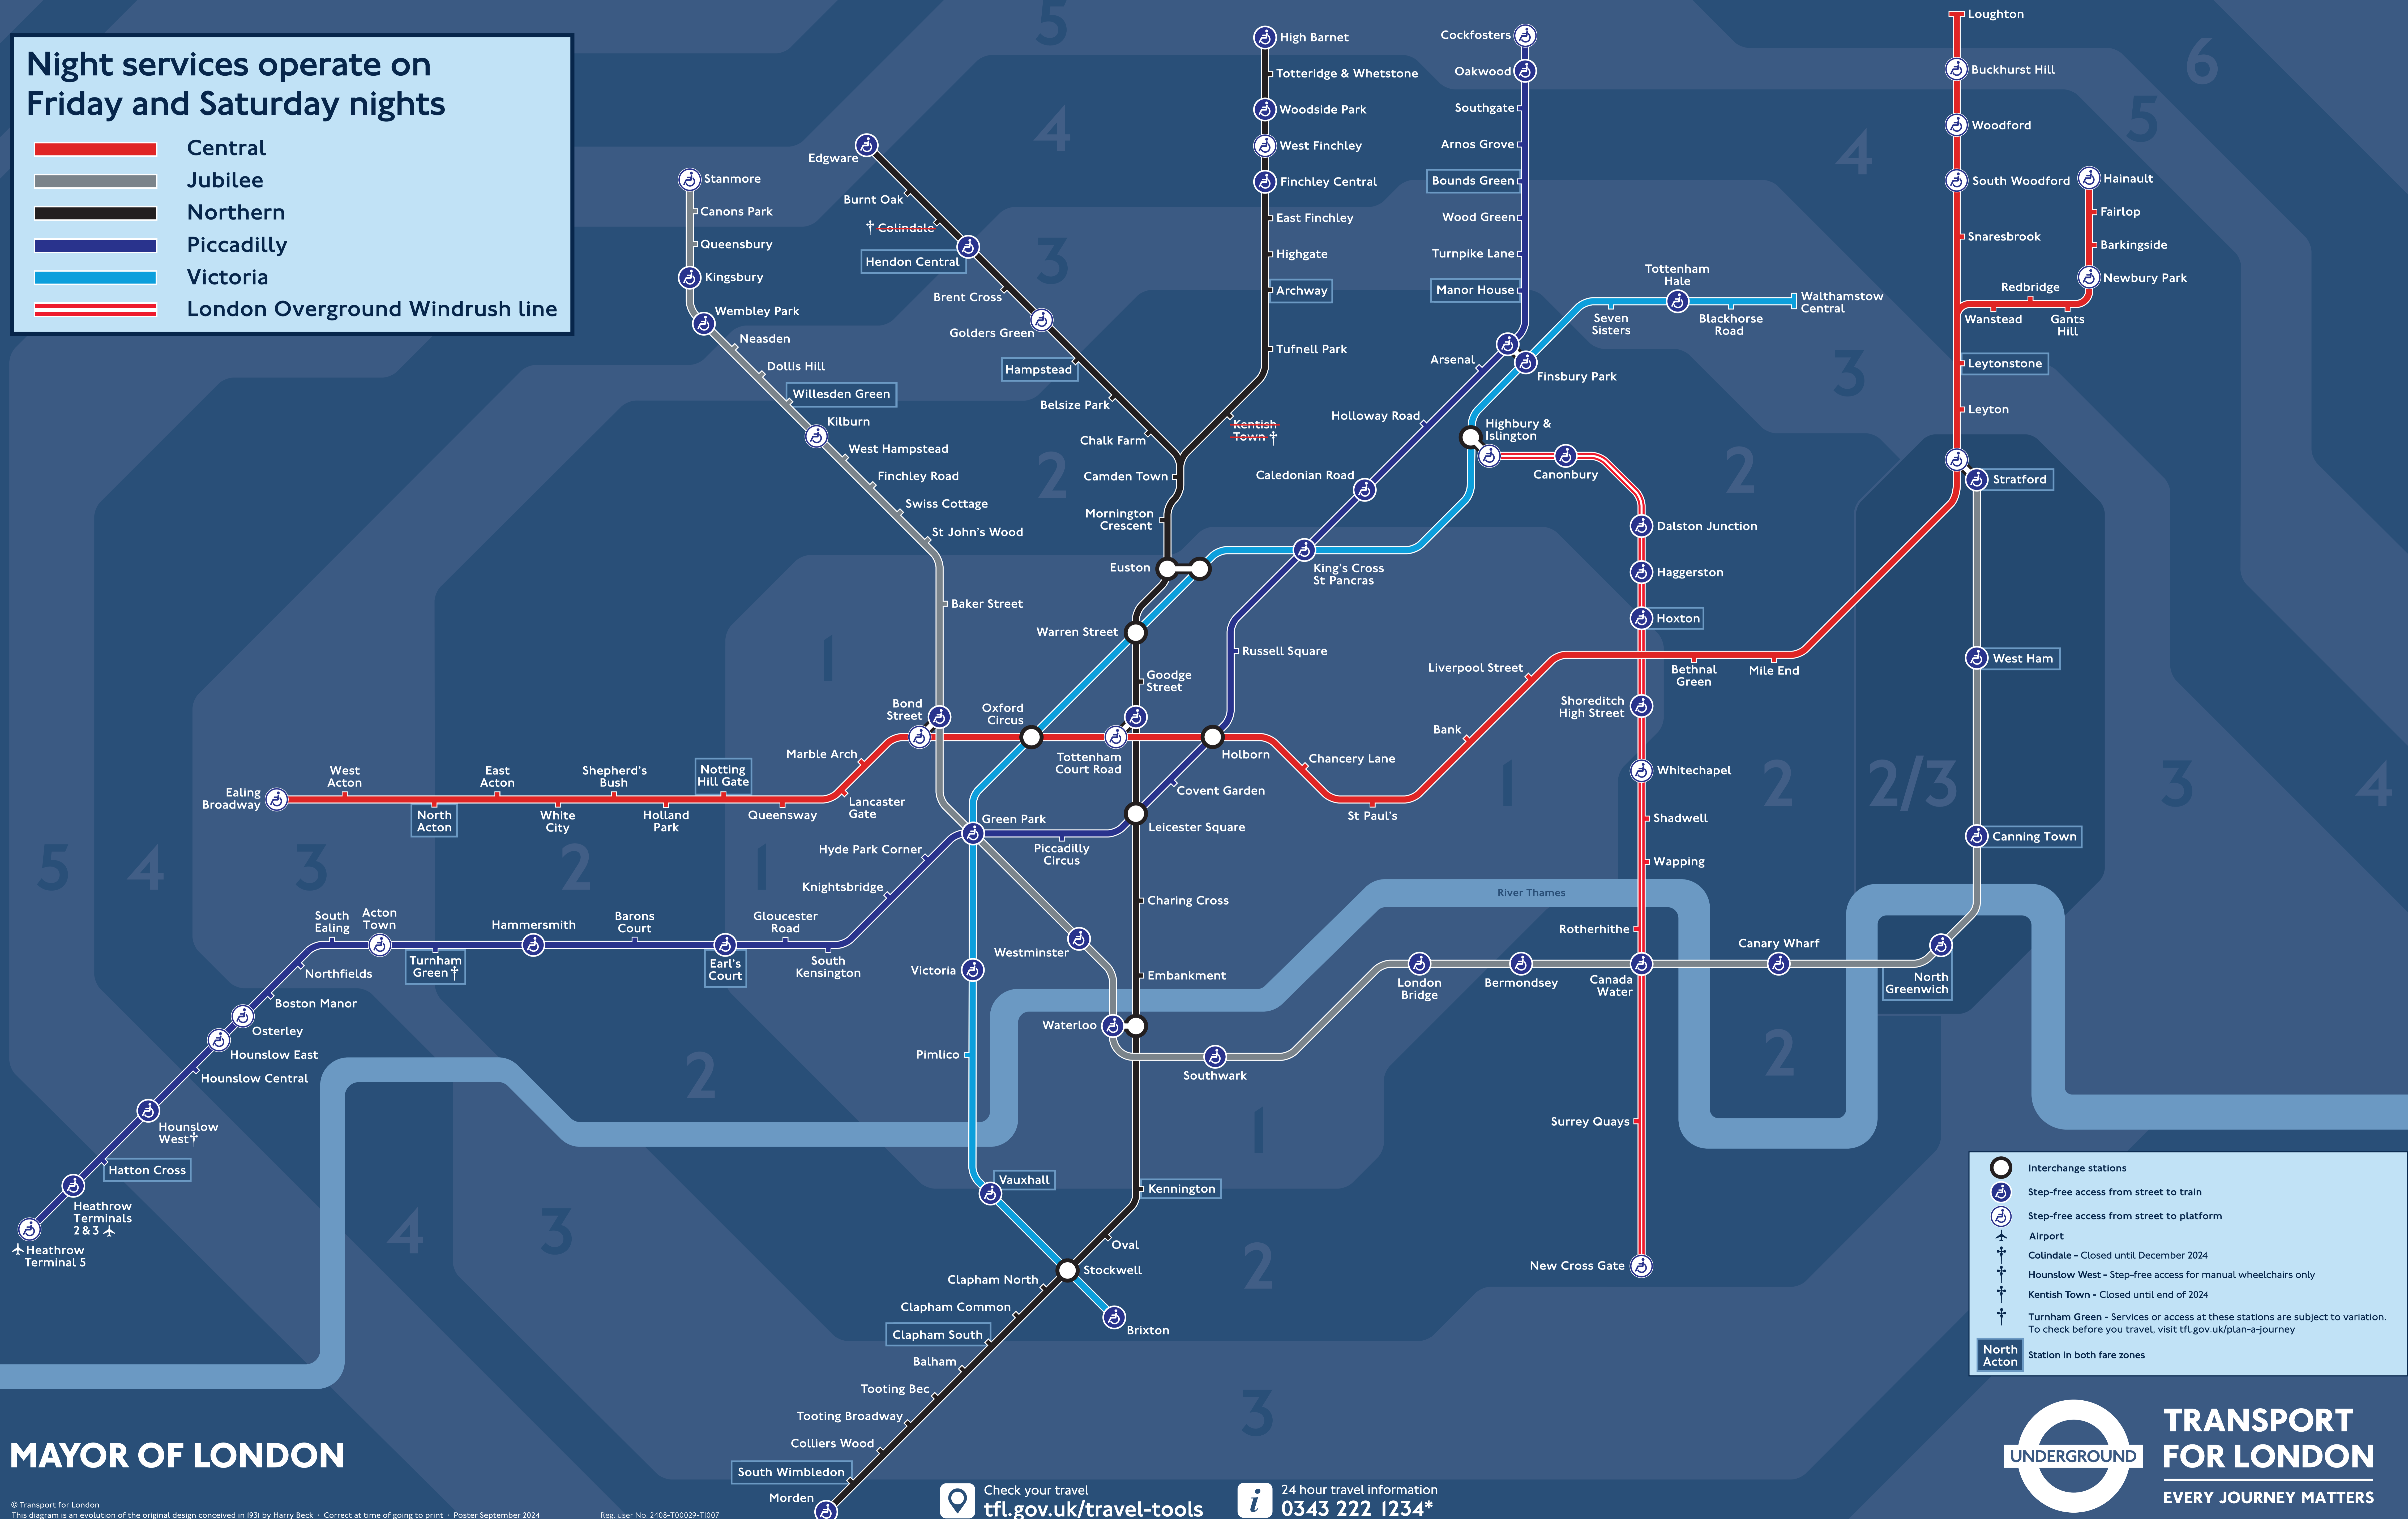

Night Tube and London Overground map

Operates on Friday and Saturday nights

Tube and London Overground Night Services

Night services operate on Friday and Saturday nights

- █ Central
- █ Jubilee
- █ Northern
- █ Piccadilly
- █ Victoria
- █ London Overground Windrush line

- Interchange stations
- Step-free access from street to train
- Step-free access from street to platform
- Airport
- Colindale - Closed until December 2024
- Hounslow West - Step-free access for manual wheelchairs only
- Kentish Town - Closed until end of 2024
- Turnham Green - Services or access at these stations are subject to variation. To check before you travel, visit tfl.gov.uk/plan-a-journey
- North Acton Station in both fare zones

MAYOR OF LONDON

© Transport for London
This diagram is an evolution of the original design conceived in 1931 by Harry Beck · Correct at time of going to print · Poster September 2024

Reg. user No. 2408-T00029-T1007